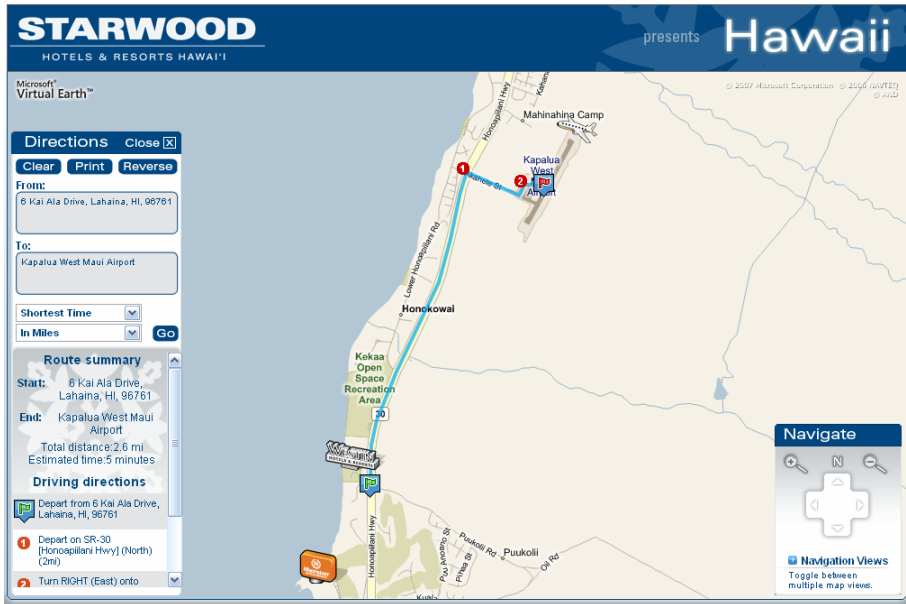

The Westin Ka'anapali Ocean Resort Villas – Kahului Airport (Kapalua Airport directions on page 2)

Route summary

Start: 6 Kai Ala Drive, Lahaina, HI, 96761

End: Kahului Airport

Total distance: 29.9 mi

Estimated time: 41 minutes

Driving directions

| |
|--|
| Depart from 6 Kai Ala Drive, Lahaina, HI, 96761 |
| 1 Depart on SR-30 [Honoapiilani Hwy] (South) (20.3mi) |
| 2 Turn RIGHT (East) onto SR-380 [Kuihelani Hwy] (6mi) |
| 3 Take Local road(s) (RIGHT) onto SR-36 [Hana Hwy] (2mi) |
| 4 Keep LEFT to stay on SR-36 [Hana Hwy] (0.6mi) |
| 5 Turn LEFT (West) onto Kala Rd (0.6mi) |
| 6 Turn RIGHT (North) onto Eeha St (0.2mi) |
| 7 Bear LEFT (North) onto Local road(s) (0.2mi) |
| Arrive at Kahului Airport |

The Westin Ka'anapali Ocean Resort Villas – Kapalua West Maui Airport

Route summary

Start: 6 Kai Ala Drive, Lahaina, HI, 96761

End: Kapalua West Maui Airport

Total distance: 2.6 mi

Estimated time: 5 minutes

Driving directions

Depart from 6 Kai Ala Drive, Lahaina, HI, 96761

1 Depart on SR-30 [Honoapiilani Hwy] (North) (2mi)

2 Turn RIGHT (East) onto Akahahele St (0.4mi)

3 Turn RIGHT (East) onto Local road(s) (0.1mi)